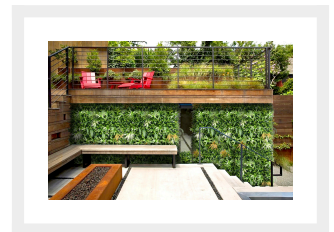

Crystal Heaven Artificial Green Wall - Living Wall Panel 40" x 40"

Reduced
\$70.00 Regular
Price
\$119.99

Product Images

Description

- High Quality Artificial Foliage on a plastic mesh grid

- Each panel is 40" x 40"
- Panels can be detached and clipped together to create unlimited shapes
- Approximately 2-6 inches thick, single sided
- UV Protected
- Very low maintenance
- Versatile product for domestic and commercial use