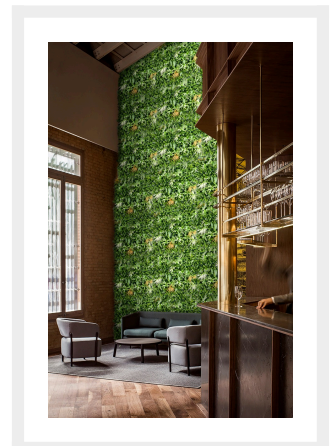

Crystal Heaven Artificial Green Wall - Living Wall Panel 40" x 40"

Reduced
\$70.00 Regular
Price
\$119.99

Product Images

Description

- High Quality Artificial Foliage on a plastic mesh grid

- Each panel is 40" x 40"
- Panels can be detached and clipped together to create unlimited shapes
- Approximately 2-6 inches thick, single sided
- UV Protected
- Very low maintenance
- Versatile product for domestic and commercial use