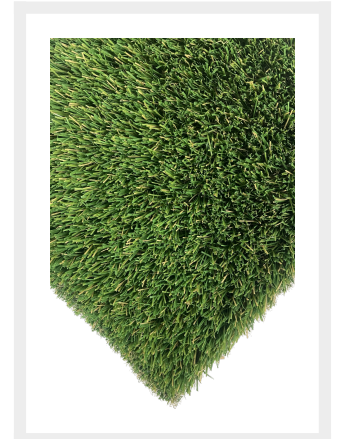

Super Realistic 1.67"

Reduced
\$2.59 Regular
Price
\$3.39

Product Images

Description

Expressgrass.com designed four-color multi-bladed synthetic turf, Super Realistic 1.67" which provides remarkable realism. This premium product features a vibrant color scheme, combined with high-quality, dense construction. Super Realistic 1.67" blends multiple engineered blades that highlight the Emerald, Lime Green, Field Green, and Beige yarn, adding a subtle pop of color to your space. It truly is the ultimate choice for artificial grass.

Additional Information

Roll Width	15ft
Total Height	mm +/- 10%
Pile Height	mm +/- 10%
Density	+/- 10%
Total Weight	+/- 10%
Style / Color	Solid Green
Yarn Material	Polypropylene & Polyethylene - the perfect mixture of durability and comfort whilst maintaining a fantastic appearance.
Backing	Weed Resistant Black PP
UV Resistance	Every range has excellent UV Properties, all covered under a manufactures Warranty
Fire Rating	Efl
Child Friendly	Yes. All of our ranges are perfect to use for play and activity areas.
Pet Friendly	Yes. All of our ranges are great for your pets at home.