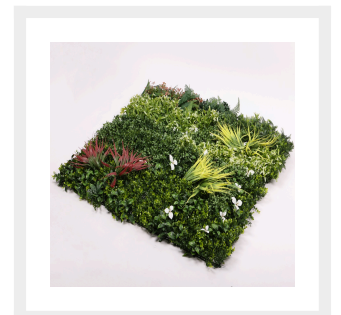

Avalon Artificial Green Wall - Living Wall Panel 40" x 40"

Reduced
$78.99 Regular
Price
$119.99

Product Images

Description

Premium high quality, large 40 inch square, artificial plants green wall panels are a realistic alternative to a living wall which takes time to establish and requires continuous maintenance.

Perfect for creating feature walls in the home, commercial interior design, restaurants, events, spas and