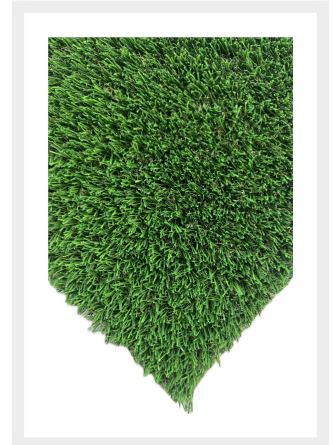

Texas 1.5"

Reduced
\$2.45 Regular
Price
\$2.99

Product Images

Description

- **Natural, Realistic Artificial Grass** – Lush, thick, soft to the touch, and featuring realistic colors and tones that look like real grass, our artificial turf is perfect for enhancing the look and feel of any living space.
- **Multipurpose Carpet, Rug, and Mat Use** – California Indoor and outdoor artificial grass can be used to cover decks, patios, apartment balconies, and other lawn and landscape areas for convenient versatility.
- **Built-In Drain Holes** – The bottom of our artificial grass carpet features small holes to help water or liquids drain through without pooling.

- **Short, Well-Manicured Length** – Our artificial turf is approximately 1.50" in height to give them a softer, yet neatly-manicured look.
- **BEST CHOICE IN ARTIFICIAL GRASS:** Make perfect well-manicured look. 10 years of hassle-free customer service with 30 days return policy in order to ensure your 100% purchase satisfaction.

Additional Information

Roll Width	6ft, 12ft
Total Height	1.51" ±10%
Pile Height	1.5" ±10%
Tuft Gauge	3/8 Inch
Dtex	12500 ±10%
Density	16800 ±10%
Total Weight	0.5lb /sqft
Style / Color	4-Tone Green
Yarn Material	Polypropylene & Polyethylene - the perfect mixture of durability and comfort whilst maintaining a fantastic appearance.
Backing	2 layer, double PP in PU coating
Warranty	10 Years
UV Resistance	Every range has excellent UV Properties, all covered under a manufactures Warranty
Fire Rating	Efl
Child Friendly	Yes. All of our ranges are perfect to use for play and activity areas.
Pet Friendly	Yes. All of our ranges are great for your pets at home.