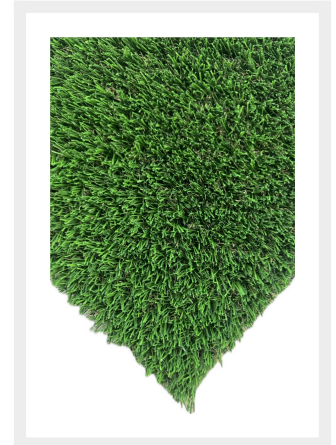

Texas 1.5"

Reduced
\$2.45 Regular
Price
\$2.99

Product Images

Description

- **Natural, Realistic Artificial Grass** – Lush, thick, soft to the touch, and featuring realistic colors and tones that look like real grass, our artificial turf is perfect for enhancing the look and feel of any living space.
- **Multipurpose Carpet, Rug, and Mat Use** – California Indoor and outdoor artificial grass can be used to cover decks, patios, apartment balconies, and other lawn and landscape areas for convenient versatility.
- **Built-In Drain Holes** – The bottom of our artificial grass carpet features small holes to help water or liquids drain through without pooling.

- **Short, Well-Manicured Length** – Our artificial turf is approximately 1.50" in height to give them a softer, yet neatly-manicured look.
- **BEST CHOICE IN ARTIFICIAL GRASS:** Make perfect well-manicured look. 10 years of hassle-free customer service with 30 days return policy in order to ensure your 100% purchase satisfaction.

Additional Information

Roll Width	6ft, 12ft
Total Height	1.51" ±10%
Pile Height	1.5" ±10%
Tuft Gauge	3/8 Inch
Dtex	12500 ±10%
Density	16800 ±10%
Total Weight	0.5lb /sqft
Style / Color	4-Tone Green
Yarn Material	Polypropylene & Polyethylene - the perfect mixture of durability and comfort whilst maintaining a fantastic appearance.
Backing	2 layer, double PP in PU coating
Warranty	10 Years
UV Resistance	Every range has excellent UV Properties, all covered under a manufactures Warranty
Fire Rating	Efl
Child Friendly	Yes. All of our ranges are perfect to use for play and activity areas.
Pet Friendly	Yes. All of our ranges are great for your pets at home.