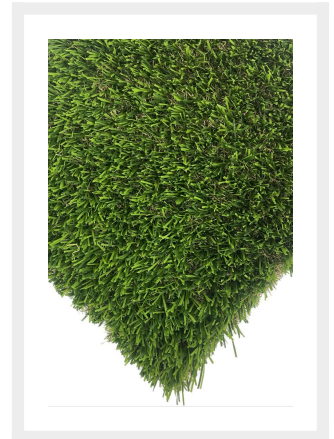

# Colorado 1.5"

Reduced  
**\$2.45** Regular  
Price  
**\$3.49**

## Description

- **Natural, Realistic Artificial Grass** – Lush, thick, soft to the touch, and featuring realistic colors and tones that look like real grass, our artificial turf is perfect for enhancing the look and feel of any living space.
- **Multipurpose Carpet, Rug, and Mat Use** – California Indoor and outdoor artificial grass can be used to cover decks, patios, apartment balconies, and other lawn and landscape areas for convenient versatility.
- **Built-In Drain Holes** – The bottom of our artificial grass carpet features small holes to help water or liquids drain through without pooling.
- **Short, Well-Manicured Length** – Our artificial turf is approximately 1.5" in height to give them a softer, yet neatly-manicured look.

## Additional Information

Roll Width	15ft
Total Height	mm +/- 10%
Pile Height	mm +/- 10%
Density	+/- 10%
Total Weight	+/- 10%
Style / Color	Solid Green
Yarn Material	Polypropylene & Polyethylene - the perfect mixture of durability and comfort whilst maintaining a fantastic appearance.
Backing	Weed Resistant Black PP
UV Resistance	Every range has excellent UV Properties, all covered under a manufactures Warranty
Fire Rating	Efl
Child Friendly	Yes. All of our ranges are perfect to use for play and activity areas.
Pet Friendly	Yes. All of our ranges are great for your pets at home.