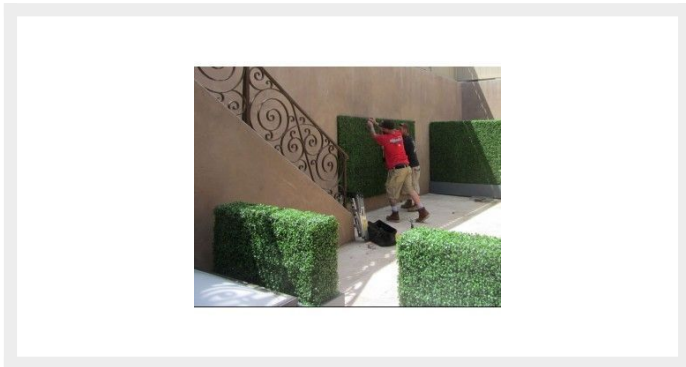

Artificial Ivy Wall Boxwood Panels, Privacy Hedge for Outdoor, Indoor and Decor 20"x 20" | 12 panel pack

Reduced
\$99.00 Regular
Price
\$144.00

Product Images

Description

- **Realistic & Thick Artificial Hedge:** Show a more realistic appearance through 12PCS 2"(50mm) tall and 4 layers of leaves, (not 3 layers), and our denser panels(400 stiches per tile panel) are not "see through" and offer better privacy Hedges. It has sun protection and will not fade due to outdoor use.
- **For Indoor and Outdoor Applications:** Perfect for adding privacy to an outdoor patio area, aesthetically enhance your area with a realistic look to beautify and transform your fence, walls, patio, garden, yard, walkways, backdrop, interior and exterior or your own creative design on party, Wedding, Christmas decorations.
- **Durability:** Our artificial boxwood topiary hedge plants are Sun-proof, weather resistant, low-maintenance, eco-friendly and these greenery panels are made of lightweight yet super-strong high density polyethylene that's soft to the touch.
- **Easy Installation:** Each panel features interlocking connectors for easy do-it-yourself installation. Simply follow the manual to guide you through the process. You also could use scissors to cut, fit and shape to any space.
- **SGS Certification and Intertek Certification:** Our artificial boxwood panels are SGS certified and are absolutely safe, environmentally friendly and non-toxic. Greenery panels are made of new PE for durability and sun protection, and are tested and certified for light aging under sun exposure.

Additional Information

| | |
|----------|---|
| Coverage | 4 layers of leaves / 400 stiches per tile panel |
| Size | 20" x 20" |
| Backing | Interconnecting Plastic Grid |