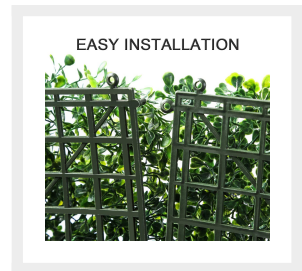

Artificial Ivy Wall Boxwood Panels, Privacy Hedge for Outdoor, Indoor and Decor 20"x 20" | 12 panel pack

Reduced
\$99.00 Regular
Price
\$144.00

Product Images

Description

- **Realistic & Thick Artificial Hedge:** Show a more realistic appearance through 12PCS 2"(50mm) tall and 4 layers of leaves, (not 3 layers), and our denser panels(400 stiches per tile panel) are not "see through" and offer better privacy Hedges. It has sun protection and will not fade due to outdoor use.
- **For Indoor and Outdoor Applications:** Perfect for adding privacy to an outdoor patio area, aesthetically enhance your area with a realistic look to beautify and transform your fence, walls, patio, garden, yard, walkways, backdrop, interior and exterior or your own creative design on party, Wedding, Christmas decorations.
- **Durability:** Our artificial boxwood topiary hedge plants are Sun-proof, weather resistant, low-maintenance, eco-friendly and these greenery panels are made of lightweight yet super-strong high density polyethylene that's soft to the touch.
- **Easy Installation:** Each panel features interlocking connectors for easy do-it-yourself installation. Simply follow the manual to guide you through the process. You also could use scissors to cut, fit and shape to any space.
- **SGS Certification and Intertek Certification:** Our artificial boxwood panels are SGS certified and are absolutely safe, environmentally friendly and non-toxic. Greenery panels are made of new PE for durability and sun protection, and are tested and certified for light aging under sun exposure.

Additional Information

| | |
|----------|---|
| Coverage | 4 layers of leaves / 400 stiches per tile panel |
| Size | 20" x 20" |
| Backing | Interconnecting Plastic Grid |