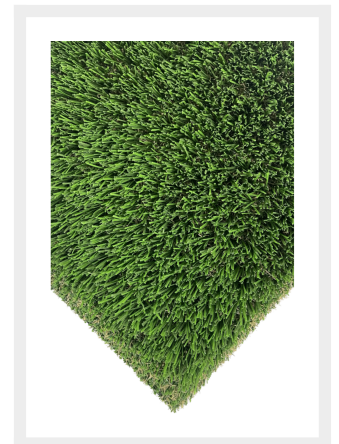

Texas 1.75"

Reduced
\$2.79 Regular
Price
\$3.59

Product Images

Description

- **Natural, Realistic Artificial Grass** – Lush, thick, soft to the touch, and featuring realistic colors and tones that look like real grass, our artificial turf is perfect for enhancing the look and feel of any living space.
- **Multipurpose Carpet, Rug, and Mat Use** – California Indoor and outdoor artificial grass can be used to cover decks, patios, apartment balconies, and other lawn and landscape areas for convenient versatility.
- **Built-In Drain Holes** – The bottom of our artificial grass carpet features small holes to help water or liquids drain through without pooling.
- **Short, Well-Manicured Length** – Our artificial turf is approximately 1.75" in height to give them a softer, yet neatly-manicured look.
- **BEST CHOICE IN ARTIFICIAL GRASS:** Make perfect well-manicured look. 16 years of hassle-free customer service with 30 days return policy in order to ensure your 100% purchase satisfaction.

Additional Information

Roll Width	15ft
Total Height	1.76" +/- 10%
Pile Height	1.75" +/- 10%
Tuft Gauge	3/8 Inch
Dtex	18000
Density	16600+/- 10%
Total Weight	87oz+/- 10%
Style / Color	4-Tone Green
Yarn Material	Polypropylene & Polyethylene - the perfect mixture of durability and comfort whilst maintaining a fantastic appearance.
Backing	2 layer, double PP in PU coating
Warranty	10 Years
UV Resistance	Every range has excellent UV Properties, all covered under a manufactures Warranty
Fire Rating	Efl
Child Friendly	Yes. All of our ranges are perfect to use for play and activity areas.
Pet Friendly	Yes. All of our ranges are great for your pets at home.