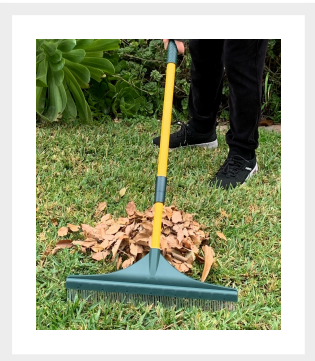

Artificial Grass Turf Rake / Cleaning Brush

Reduced
\$25.00 Regular
Price
\$35.00

Product Images

After VS Before

Keep grass upright

Clean up the artificial turf

Clean pet hair from carpet

LIGHTWEIGHT & DURABLE
Need to bend over

- 2LBS Lightweight
- Strong Steel Sharft
- Durable Nylon Head

360° Rotate
Adjustable Telescopic Handle

Steel Handle
Assures durability and comfortable to use

65" Adjustable Length
Gives you great reach, and allows all heights people to hold the rake at more comfortable angles

Nylon Brush Head
Does not destroy the turf, protect the turf

ADJUSTABLE LENGTH

No need to bend over

49inch

63inch

17.8inch

17.8inch

Non-slip Handle