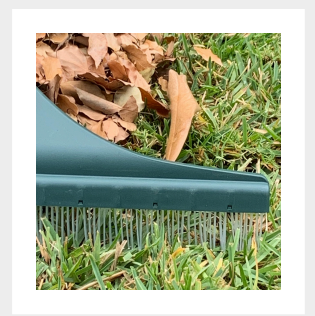

Artificial Grass Turf Rake / Cleaning Brush

Reduced
\$25.00 Regular
Price
\$35.00

Product Images

After VS Before

Keep grass upright

Clean up the artificial turf

Clean pet hair from carpet

LIGHTWEIGHT & DURABLE
Need to bend over

- 2LBS Lightweight
- Strong Steel Sharft
- Durable Nylon Head

360° Rotate
Adjustable Telescopic Handle

Steel Handle
Assures durability and comfortable to use

65" Adjustable Length
Gives you great reach, and allows all heights people to hold the rake at more comfortable angles

Nylon Brush Head
Does not destroy the turf, protect the turf

ADJUSTABLE LENGTH

No need to bend over

49inch

63inch

17.8inch

17.8inch

Non-slip Handle